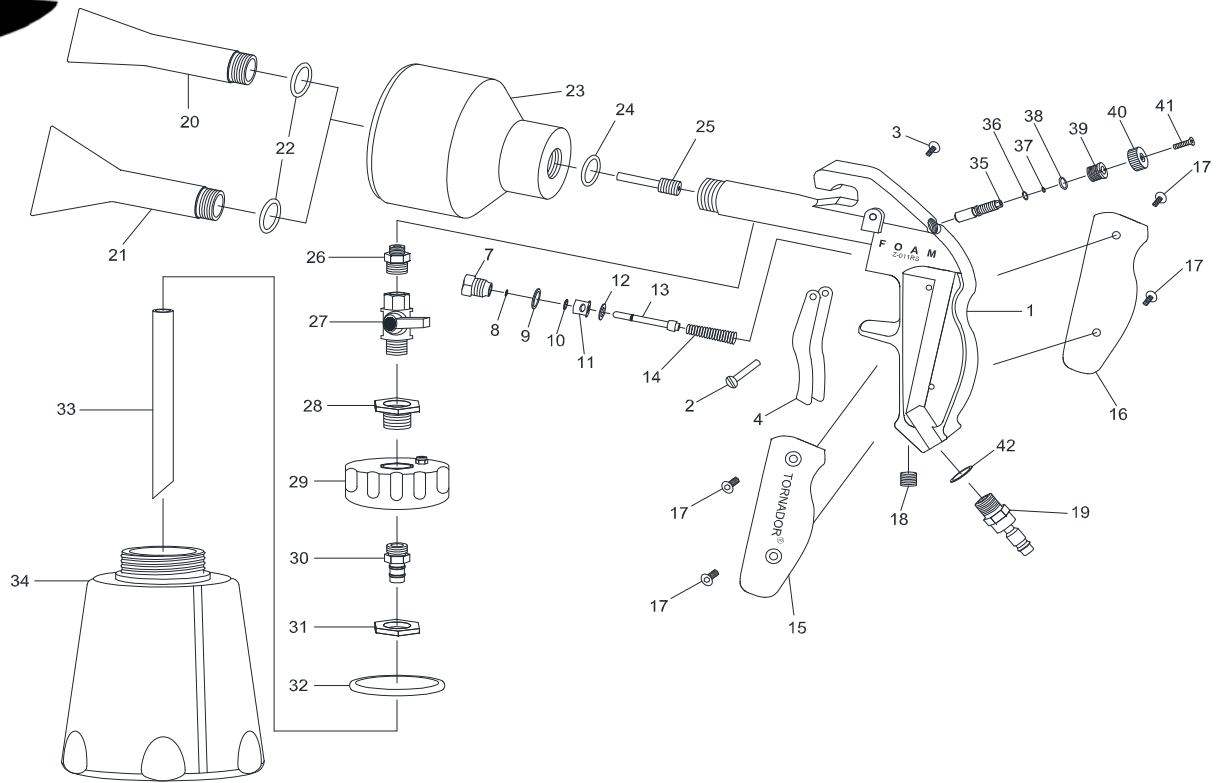

## Z-011RS Tornador Gun (Foam Gun)

Ref. No.	Part No.	Description	Q'ty	Ref. No.	Part No.	Description	Q'ty
			Tool				Tool
1	SPZ011RS001	Housing (Paint Finish)	1	24	SPZ011035	O-Ring (14x2)	1
2	SPZ020S007	Pin	1	25	SPZ011S002	Screw	1
3	SPZ010008A	Screw	1	26	SPZ011014	Screw	1
4	SPZ020RS002	Trigger (Paint Finish)	1	27	SPZ011015	Air Reverse Switch Ass'y	1
7	SPZ010011	Screw	1	28	SPZ011016	Screw	1
8	SPZ010031	O-Ring (2x1)	1	29	SPZ010019C	Cap (with hole) and Valve	1
9	SPZ010028	O-Ring (9x2)	1		SPZ010019A	Cap (closed)	
10	SPZ010027	O-Ring (3.5x1.5)	1	30	SPZ011028	Screw	1
11	SPZ010012	Bushing	1	31	SPZ011019	Nut	1
12	SPZ010013	Gasket	1	32	SPZ020014A	Gasket	1
13	SPZ010014	Valve Stem	1	33	SPZ011020	Tube	1
14	SPZ010015A	Spring	1	34	ZZ-020	Cup With Window	1
15	SPZ020S002	Left Side Cap (Black)	1	35	SPZ020RS004	Valve Stem	1
16	SPZ020S003	Right Side Cap (Black)	1	36	SPZ020RS005	O-Ring (4.8x1.9)	1
17	SPZ020S004	Screw	4	37	SPZ020RS006	O-Ring (2.9x1.78)	1
18	SPZ020S005	Screw	1	38	SPZ020RS007	O-Ring (7x1.5)	1
19	SPZ020RS003	Swivel Air Inlet (1/4"PF)	1	39	SPZ020RS008	Screw	1
20	SPZ011030	Small Nozzle	1	40	SPZ020RS009	Nut	1
21	SPZ011031	Big Nozzle	1	41	SPZ020RS010	Screw	1
22	SPZ011032	O-Ring AS-018	2	42	SPZ020S006	O-Ring ( 9.5x1.5 )	1
23	SPZ011002	Snow Cup Ass'y	1				